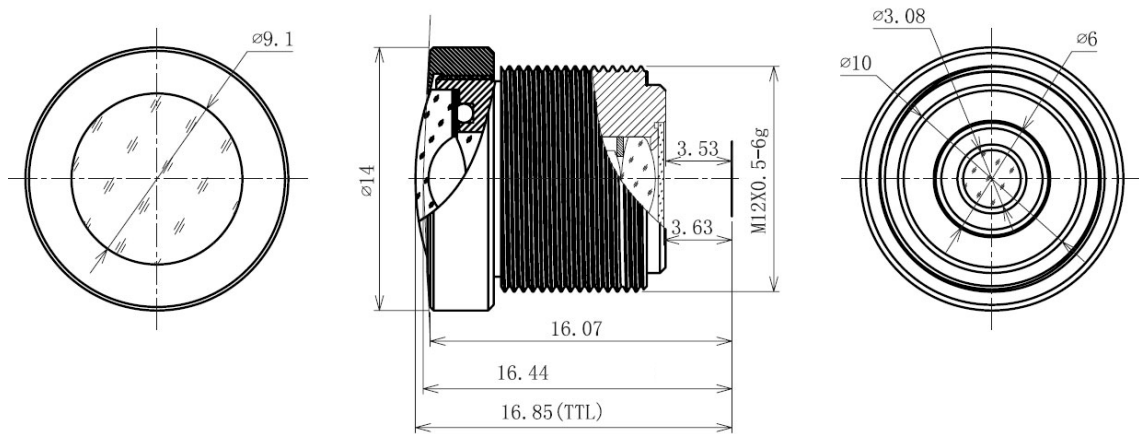

# BF5M12721C

The Fisheye S-Mount lens Lensagon BF5M12721C is suitable for common sensors up to 5 megapixel with an image format of 1/4 inch.

## Technical Data

|                 |                      |
|-----------------|----------------------|
| Mount           | S-Mount              |
| Sensor          | 1/4 inch             |
| Focal Length    | 1.27 mm              |
| Aperture        | 2.1                  |
| MOD             | 0.1 m                |
| Back Focal      | 3.63 mm              |
| Angle of View   | D:185° H:185° V:155° |
| Megapixel       | 5 MP                 |
| IR Correction   | No                   |
| IR Cut Filter   | Yes                  |
| Image Circle    | 2.8 mm               |
| Weight          | 4.7 g                |
| Iris            | fixed                |
| Focus           | fixed                |
| Chief ray angle | 9 °                  |
| Typ             | Fisheye              |

**5** Megapixel